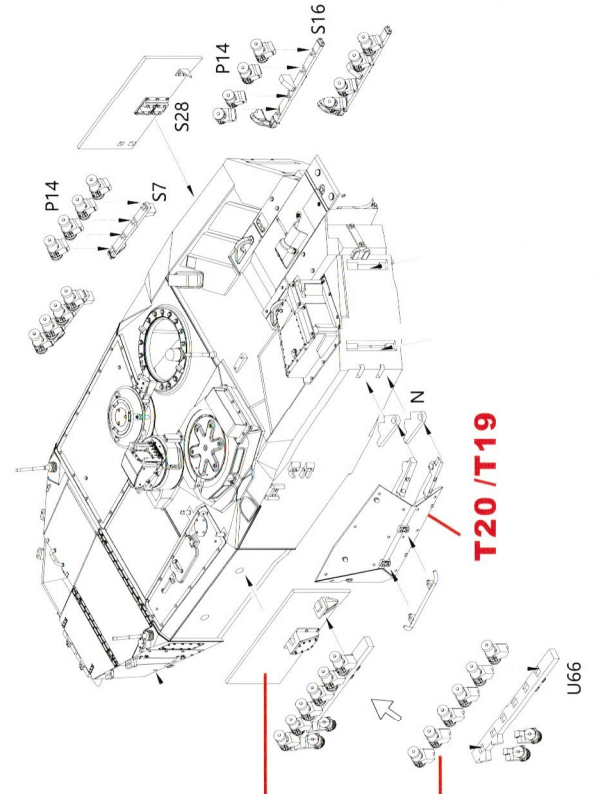

18

A6 LATE
S26 /S28
A5&A6 EARLY
U6 /U5

A6 LATE
P14 /P14
A5&A6 EARLY
N3 /N2